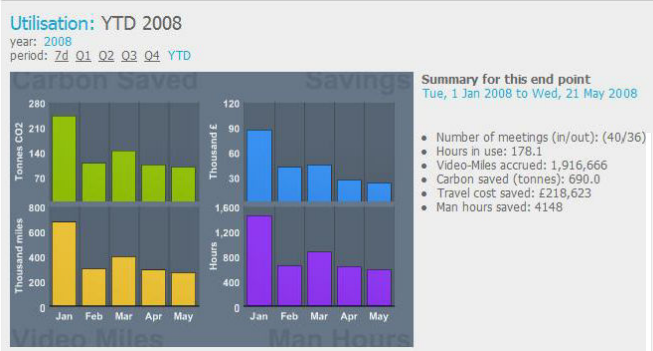

Least Utilised

1. Houston Office 57.1 hrs
2. Chicago Office 52.6 hrs

Unlock the Secrets of Videoconferencing

Endpoints: A Leading U.K. Bank

Name	Type	IP address	ISDN	E164	Location	Comment
London Office	LifeSize Room	10.128.0.0		9999	London	
Hong Kong Office	LifeSize Room	10.128.0.0		9999	Hong Kong	
Johannesburg Office	LifeSize Room	10.128.0.0		9999	Johannesburg	
Mumbai Office	LifeSize Room	10.128.0.0		9999	Mumbai	